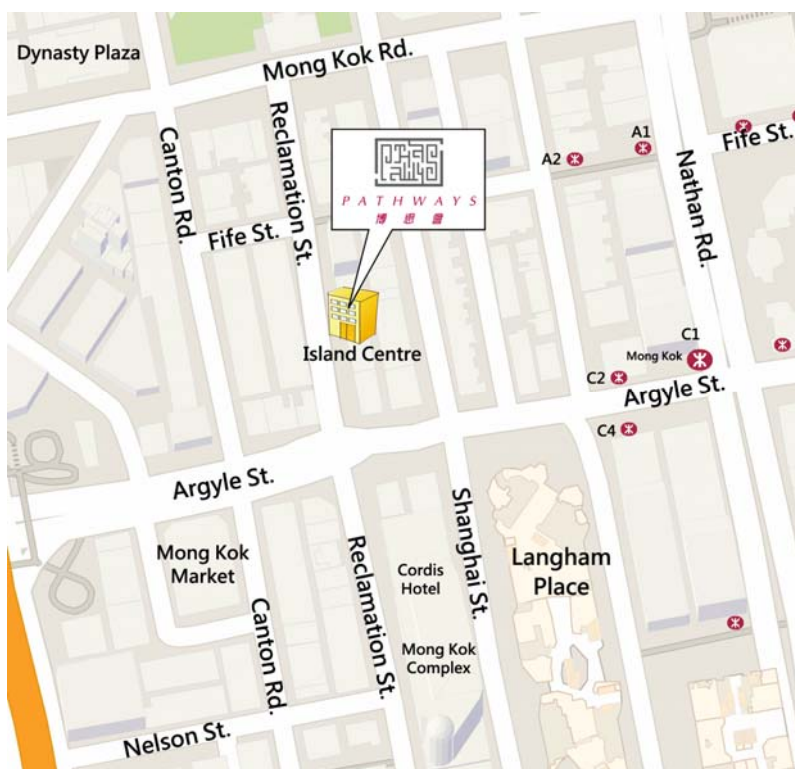

Parent's signature: _____ Parent's name: _____

Contact Tel: _____ Email: _____ Date: _____

*Please "✓" the appropriate box(es).

Pathways Kowloon Learning Centre New Address:

1/F, Island Centre, 470 Reclamation Street, Mong Kok, Kowloon

Transportation Network

MTR

Mong Kok Sta. C2 Exit (3 min walking distance)

Mong Kok East Sta. (15 min walking distance)

Bus

Reclamation St. opposite to Island Centre:

18

Mong Kok Market:

13D, 16, 265B, 268X, 287X, 32, 33A, 37, 41A, 43C, 52X, 63X, 66X, 68X, 72X, 87B, 904, 905, 701, 971, A21, E21

Langham Place:

203E, 36B, 46

Other bus routes via MTR Mong Kok Station

Green Minibus

Reclamation St. (Langham Place): 28M(To Mong Kok), 79K(To Mong Kok)

Fife St.: 28M(To To Kwa Wan)

Mong Kok Market: 79K(To Park Avenue)

Langham Place/Cordis Hotel: 3, 12S, 12A(To Tai Kok Tsui), 12B(To Tai Kok Tsui)

Mong Kok Rd.(Dynasty Plaza): 12A(To Mong Kok), 12B(To Mong Kok)